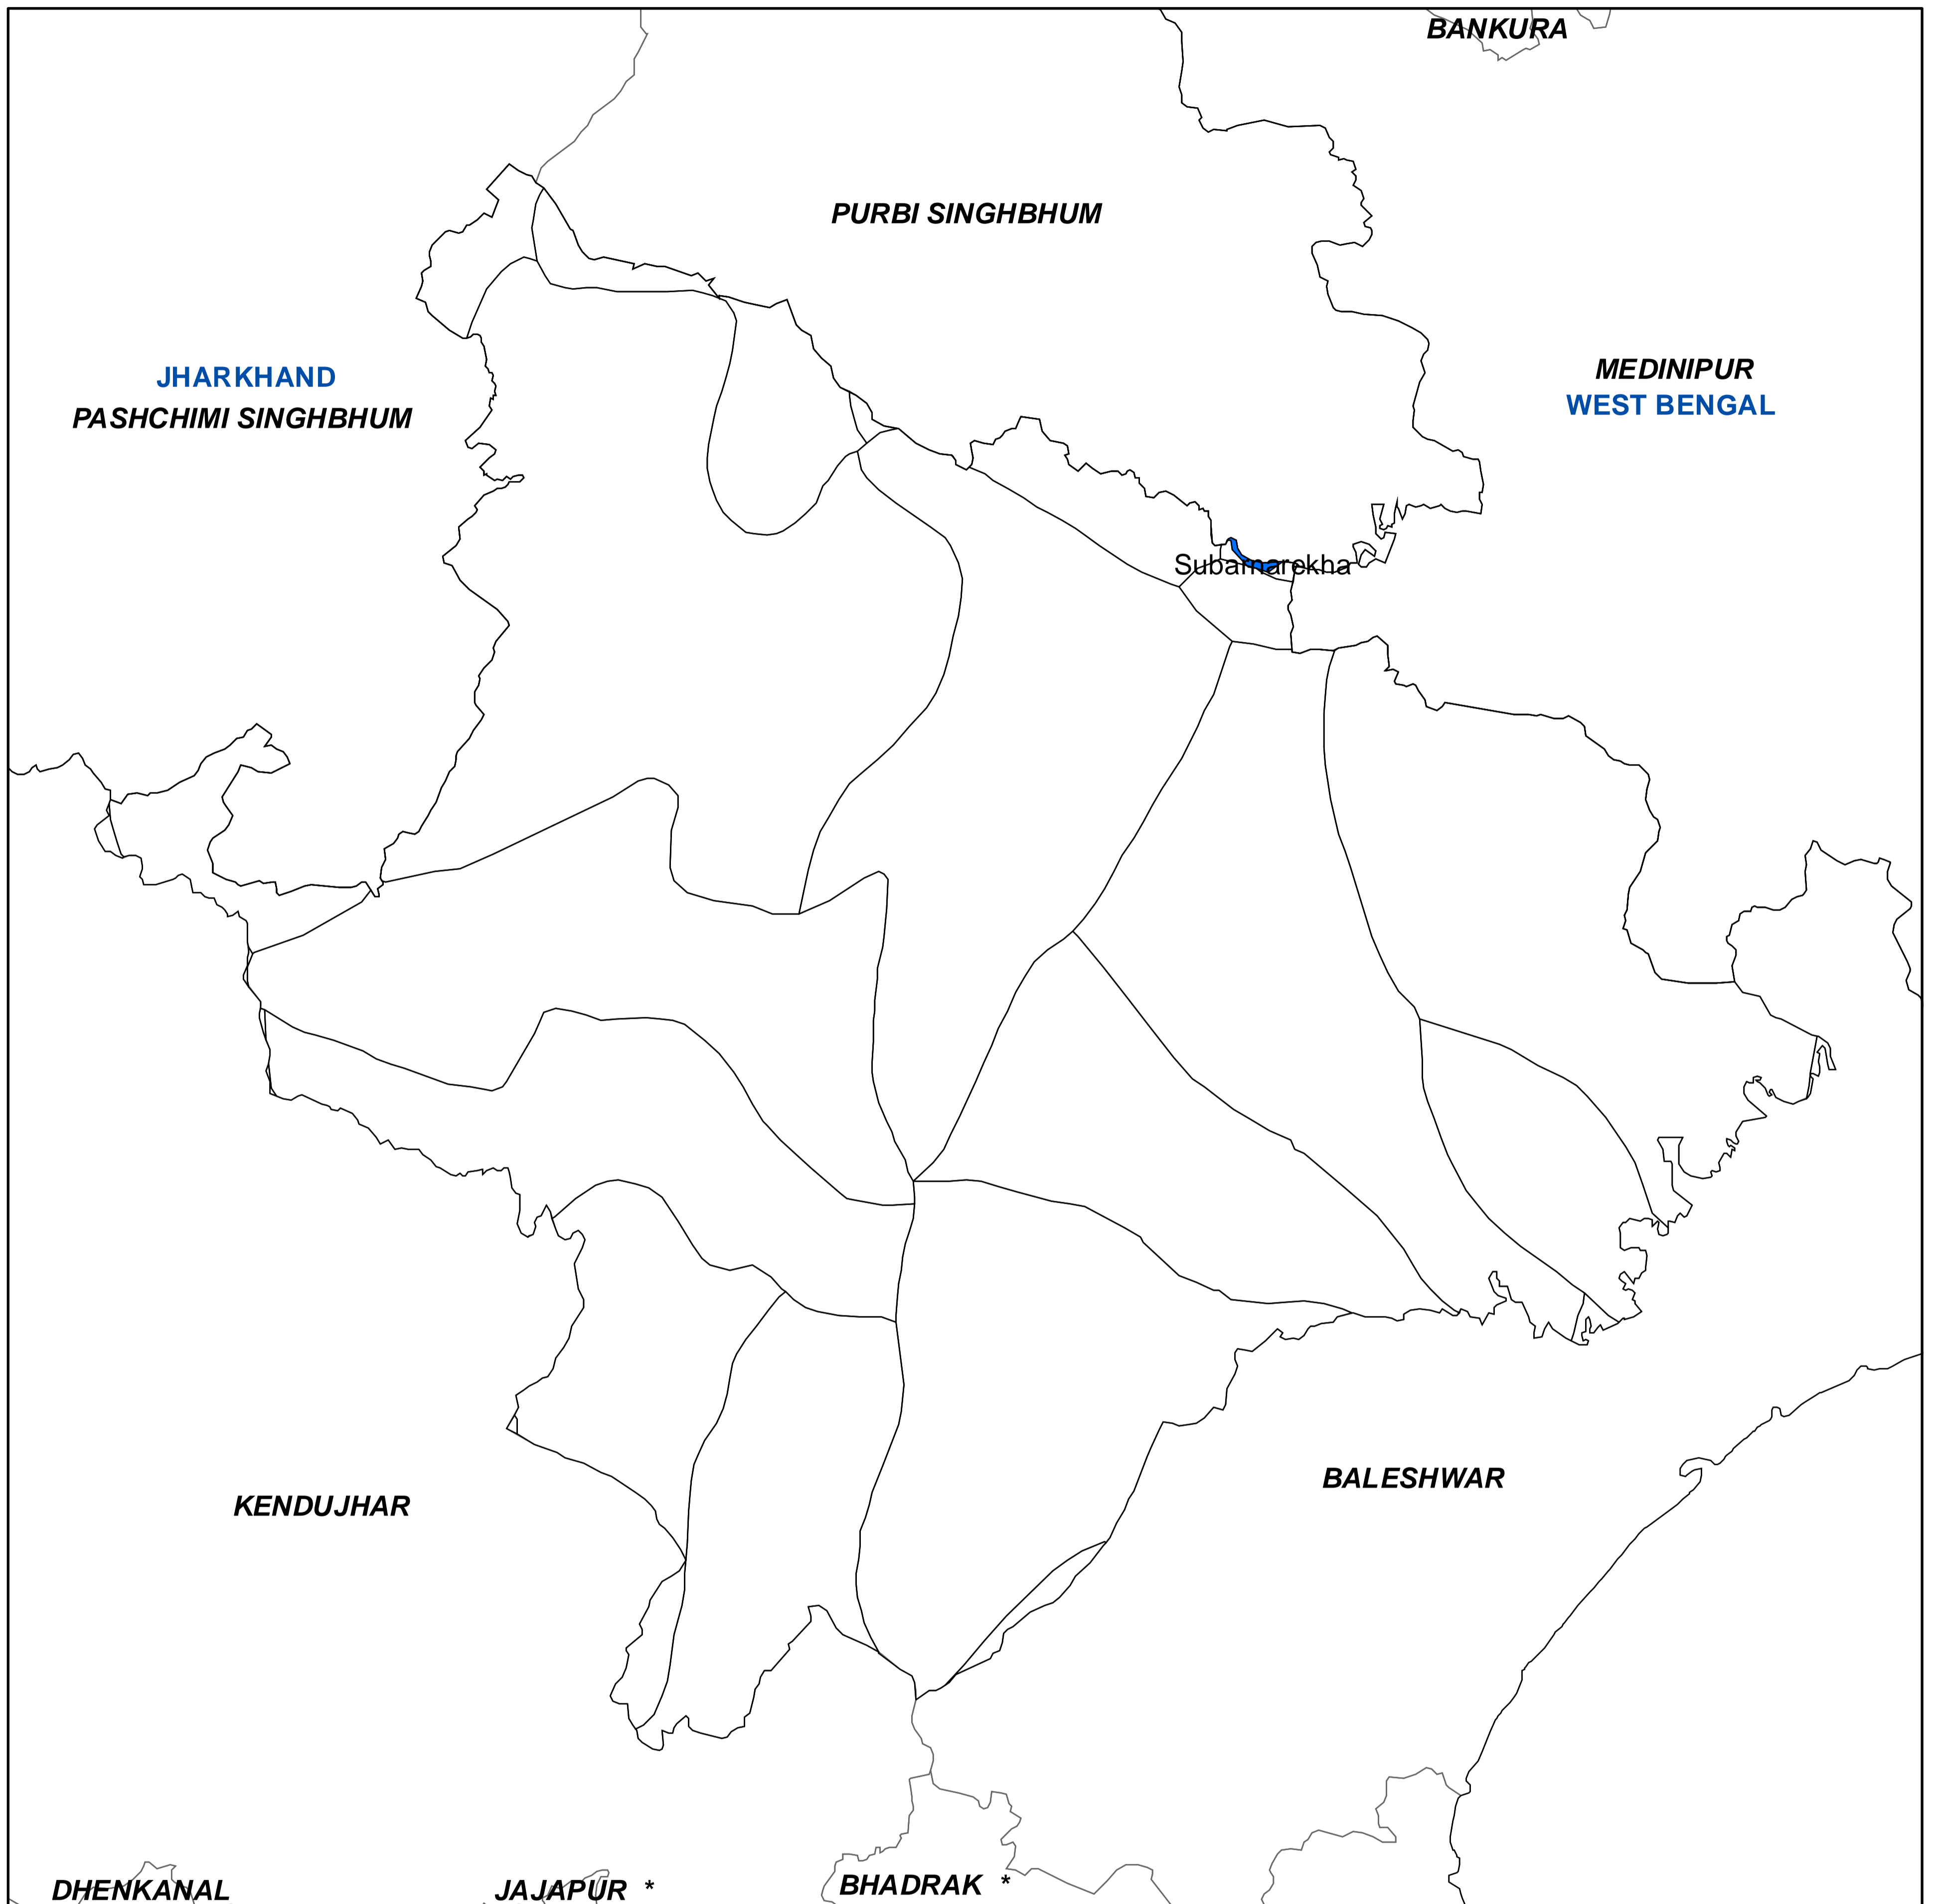

DISTRICT ATLAS - MAYURBHANJ

Legend

- Region
- Watershed
- State Boundary
- District Boundary

REGION MAP

2

0 5 10 20 30 40 50 km

Source : SOI

Maps Composed by NIC