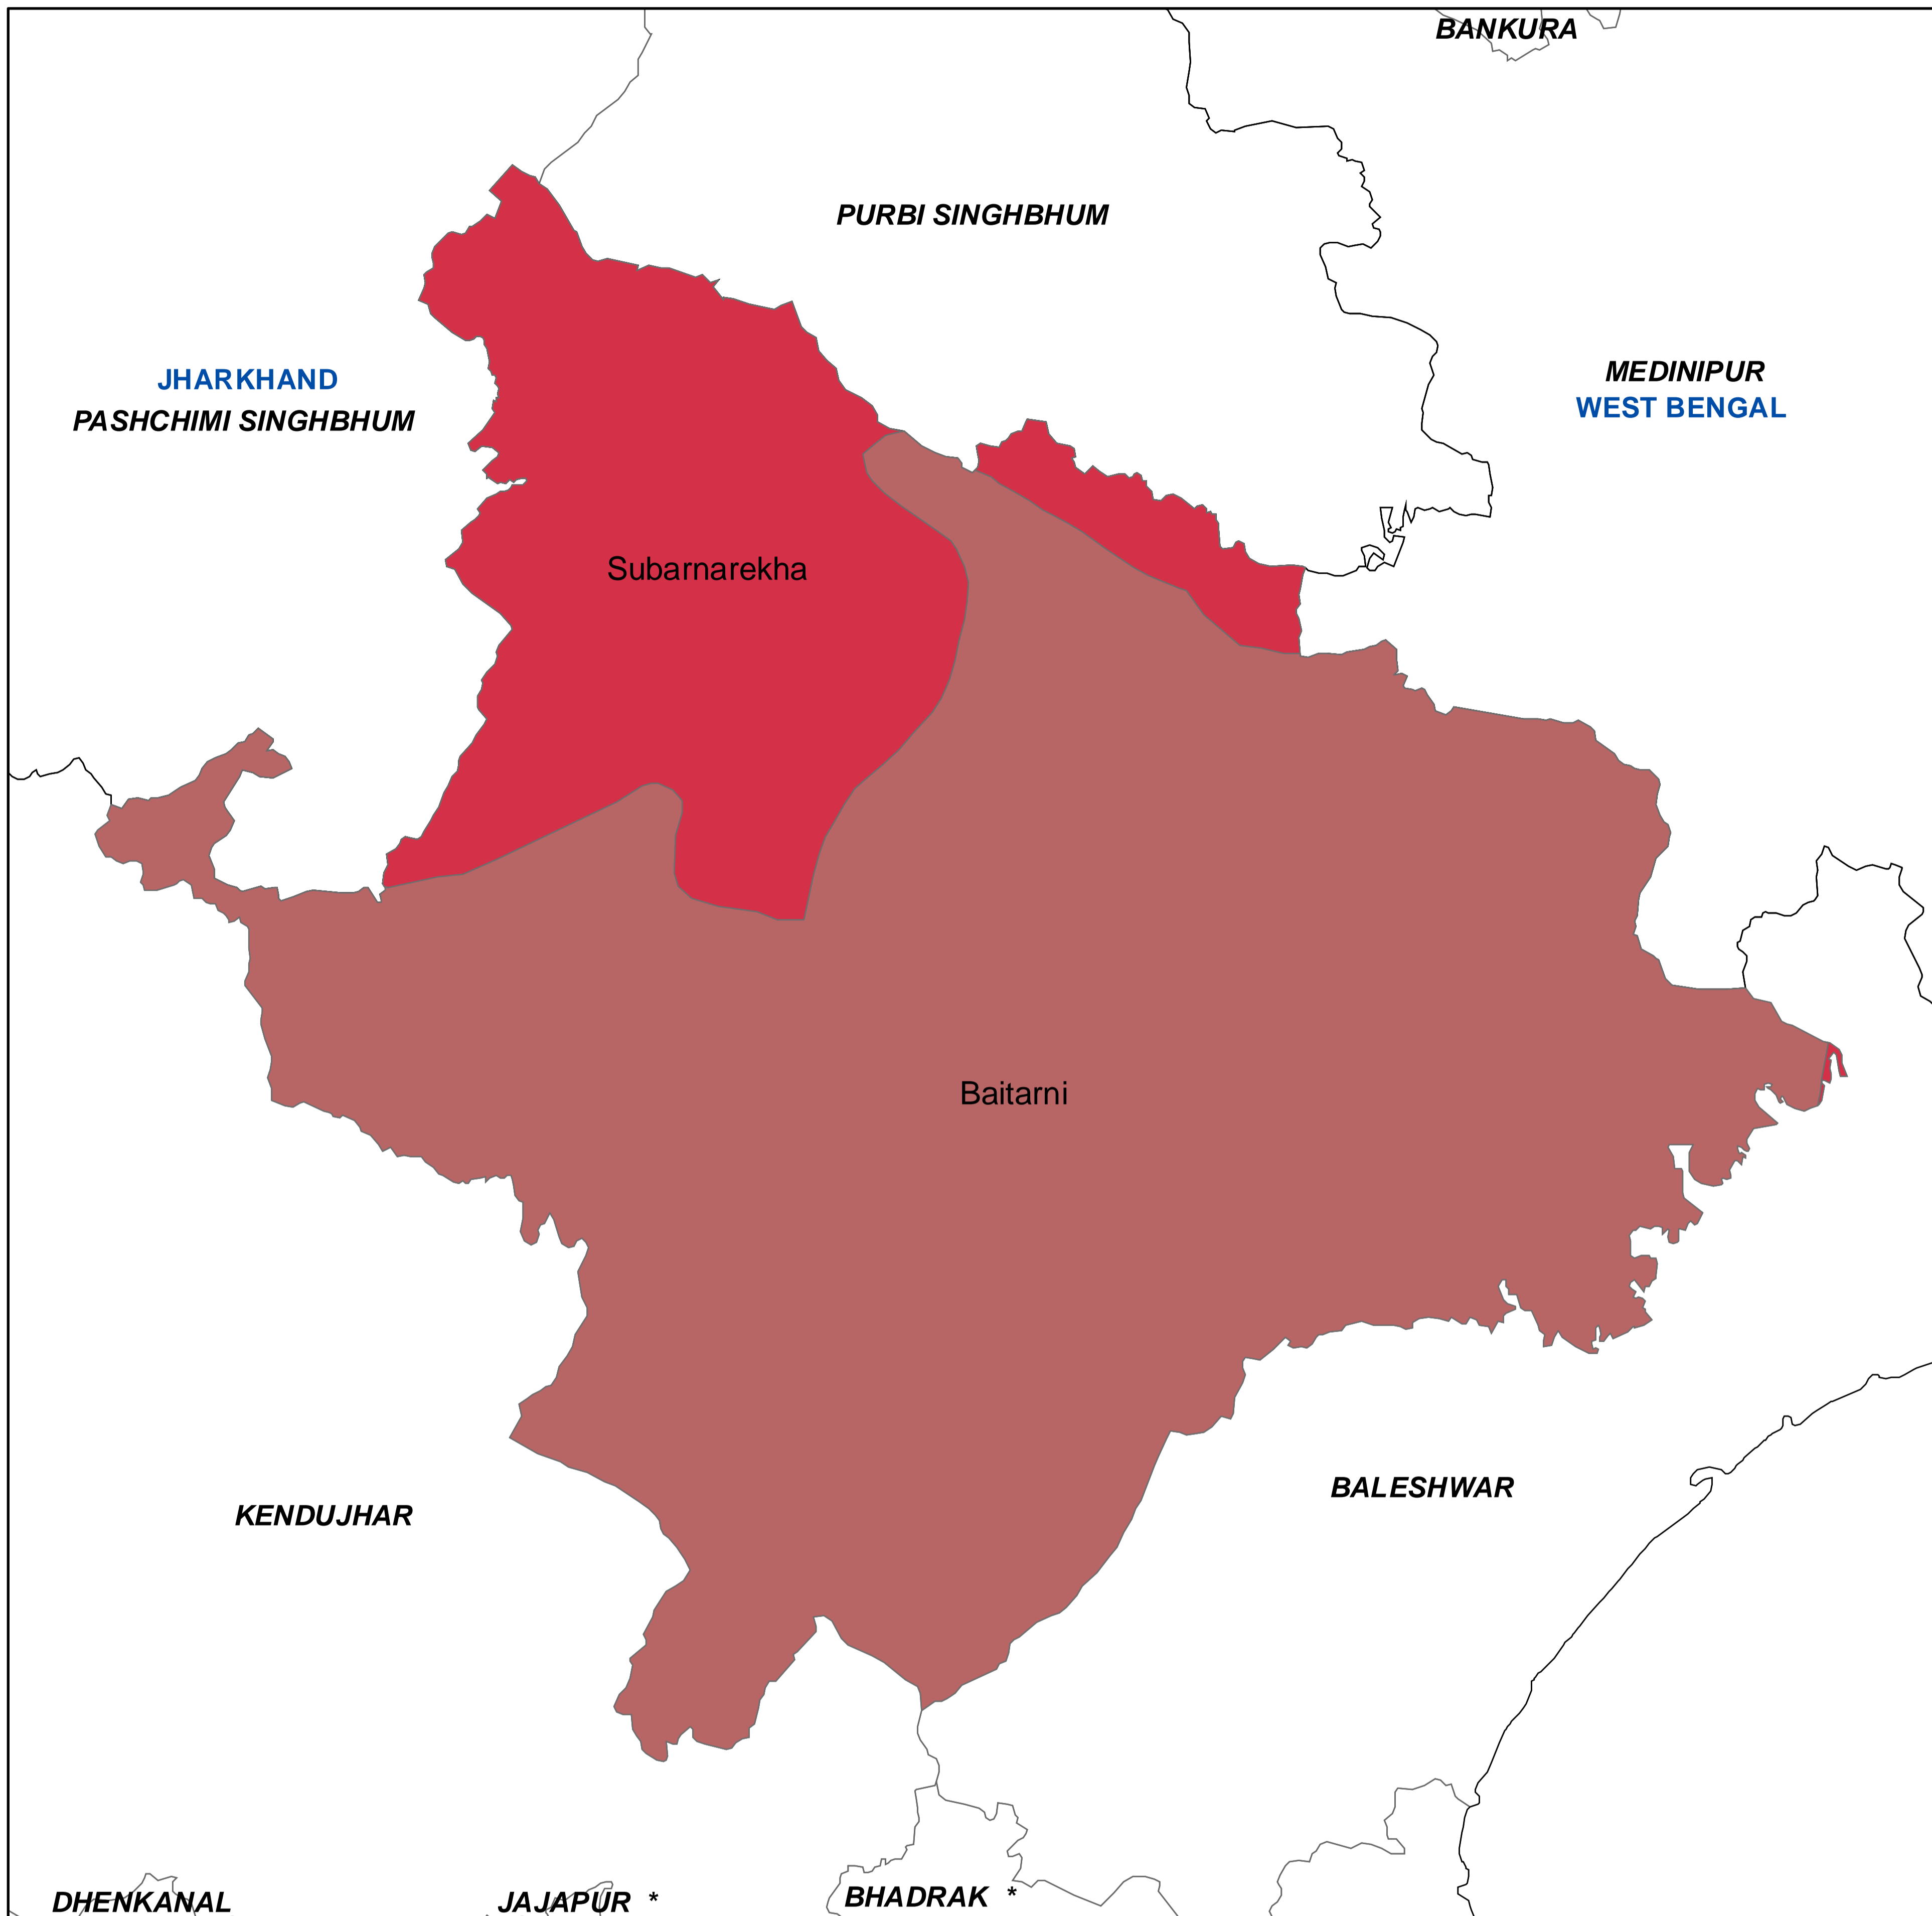

DISTRICT ATLAS - MAYURBHANJ

Legend

- State Boundary
- District Boundary

CATCHMENT MAP

2

0 5 10 20 30 40 50 km

Source : SOI

Maps Composed by NIC